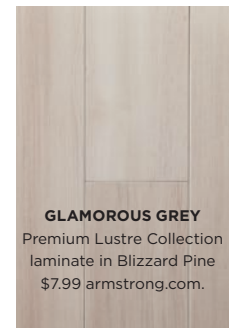

NAPKINS Rainfall hemp/organic cotton and **NAPKIN RINGS** felt \$24 per set of two napkins and rings fluf-design.com.

wall flowers
Inspired by archive samples of French silk jacquard fabrics (inset), Farrow & Ball's new Chelsea Papers serve up an enchanting slice of 19th-century nostalgia.

WALLPAPER Peony BP 2302 \$295 per roll farrow-ball.com.

THREE TAKES...

"new rustic" bleached flooring

WINTER WHITE
Tundra laminate \$1.49
ikea.ca.
(All prices are per sq. ft.)

BEACH CABIN
Quickstyle Driftwood laminate \$2.79 (sold only by case, \$71.98; special order) homedepot.ca.

GLAMOROUS GREY
Premium Lustre Collection laminate in Blizzard Pine \$7.99 armstrong.com.